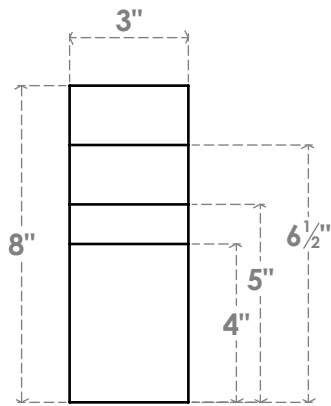

RFTP03X08X16MON

3"W X 8"H X 16"L MONTEREY ARCHITECTURAL GRADE PVC RAFTER TAIL

SIDE PROFILE

ISOMETRIC

FRONT PROFILE

EKENA MILLWORK
 2300 WEST MAIN ST.
 CLARKSVILLE, TX 75426
 TOLL FREE: 866-607-0453
 WWW.EKENAMILLWORK.COM