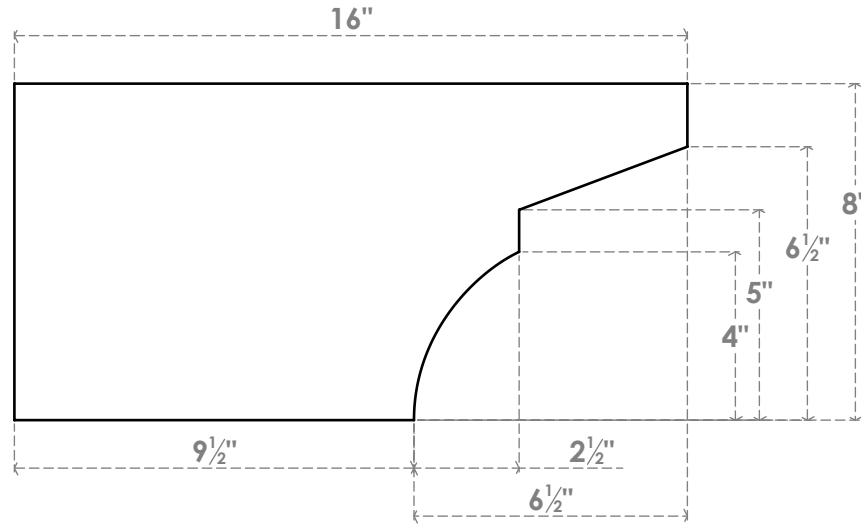

RFTP03X08X16MON

3"W X 8"H X 16"L MONTEREY ARCHITECTURAL GRADE PVC RAFTER TAIL

SIDE PROFILE

ISOMETRIC

FRONT PROFILE

EKENA MILLWORK
 2300 WEST MAIN ST.
 CLARKSVILLE, TX 75426
 TOLL FREE: 866-607-0453
 WWW.EKENAMILLWORK.COM